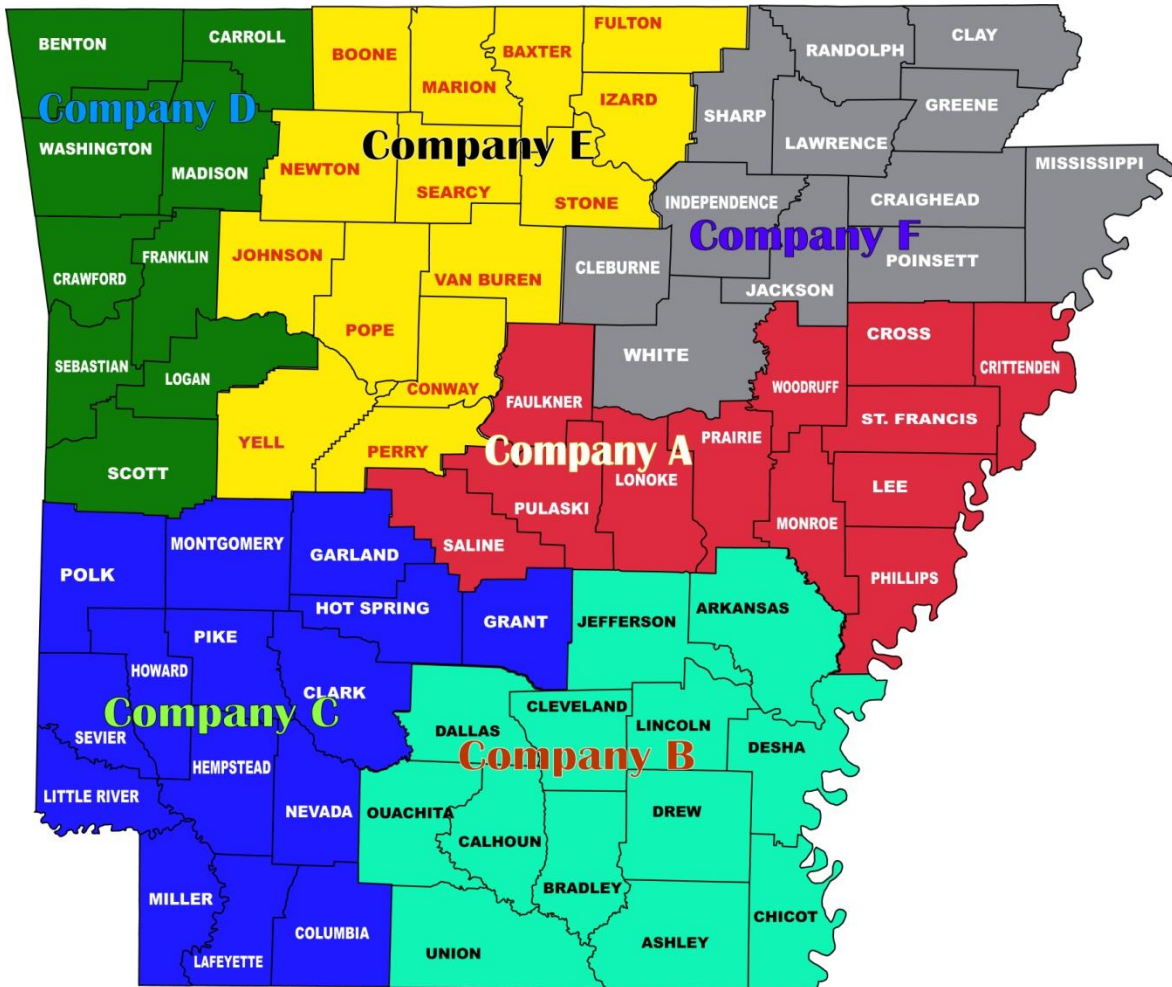

# ARKANSAS STATE POLICE CRIMINAL INVESTIGATION DIVISION COMPANY MAP