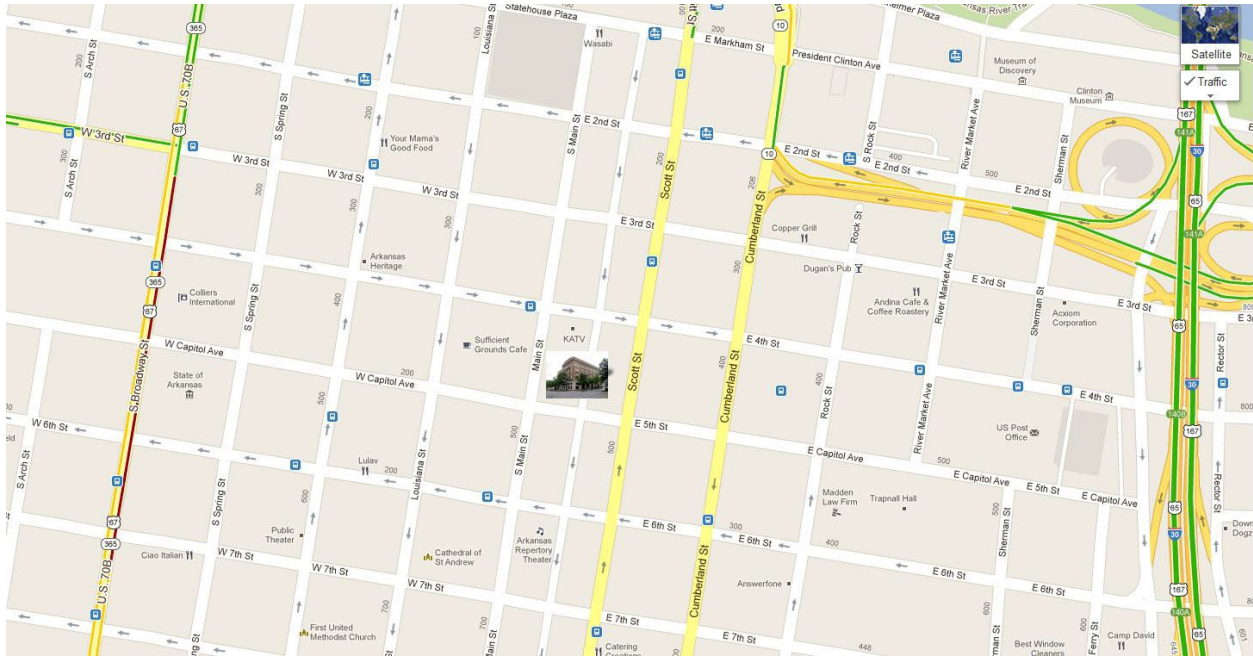

Arkansas Department of Higher Education
FIVE MAIN BUILDING
423 Main Street, Suite 400
Little Rock, AR 72201
501-371-2000

(entrance on Capitol Avenue)

Directions from I-30:

Take Cantrell Exit. Go West on Markham Avenue/3rd Street and turn left (south) onto Scott Street. Paid parking available in the “Best Parking Lot” on the southwest corner off Capitol Avenue, between Cumberland and Scott Streets. Some metered parking available on Capitol Avenue and Main Street.

Directions from I-630:

Take Broadway Street Exit. Go North on Broadway. Turn right (east) on Capitol Avenue. Turn left (north) onto Scott Street. Paid parking available in the “Best Parking Lot” on the southwest corner off Capitol Avenue, between Cumberland and Scott Streets. Some metered parking available on Capitol Avenue and Main Street.