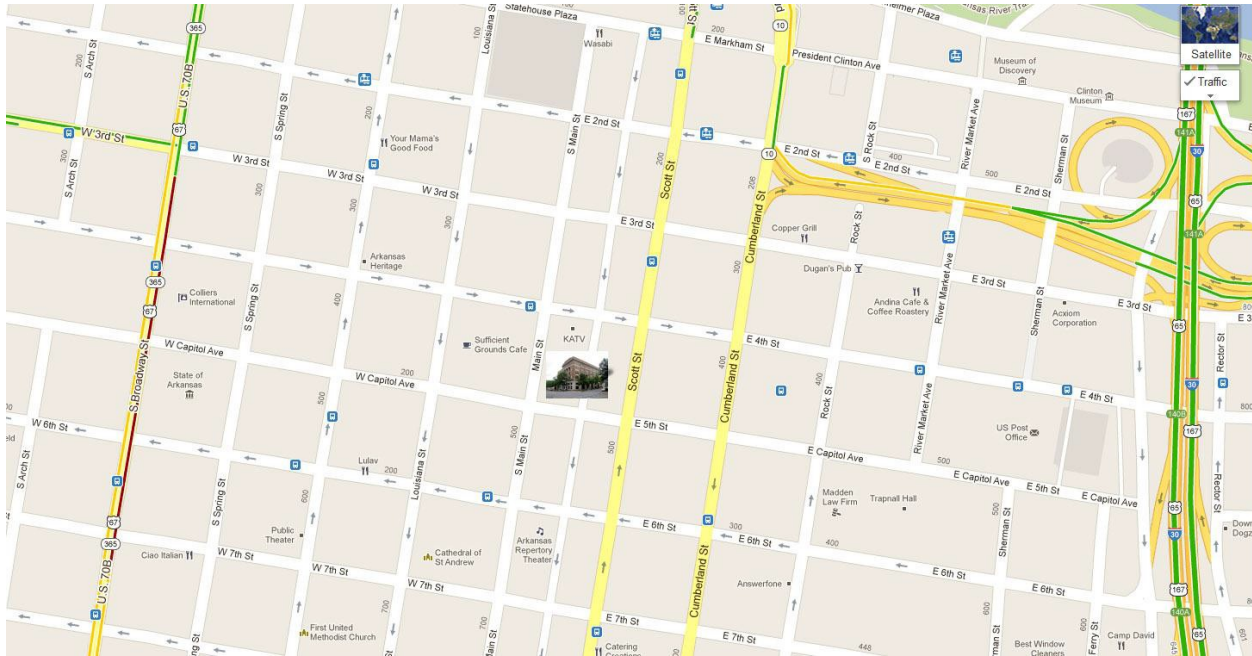

Arkansas Division of Higher Education
FIVE MAIN BUILDING
423 Main Street, Suite 400
Little Rock, AR 72201
501-371-2000

(entrance on Capitol Avenue)

Directions from I-30:

Take Cantrell Exit. Go West on Markham Avenue/3rd Street and turn left (south) onto Scott Street. Paid parking available in the “Best Parking Lot” on the southwest corner off Capitol Avenue, between Cumberland and Scott Streets. Some metered parking available on Capitol Avenue and Main Street.

Directions from I-630:

Take Broadway Street Exit. Go North on Broadway. Turn right (east) on Capitol Avenue. Turn left (north) onto Scott Street. Paid parking available in the “Best Parking Lot” on the southwest corner off Capitol Avenue, between Cumberland and Scott Streets. Some metered parking available on Capitol Avenue and Main Street.