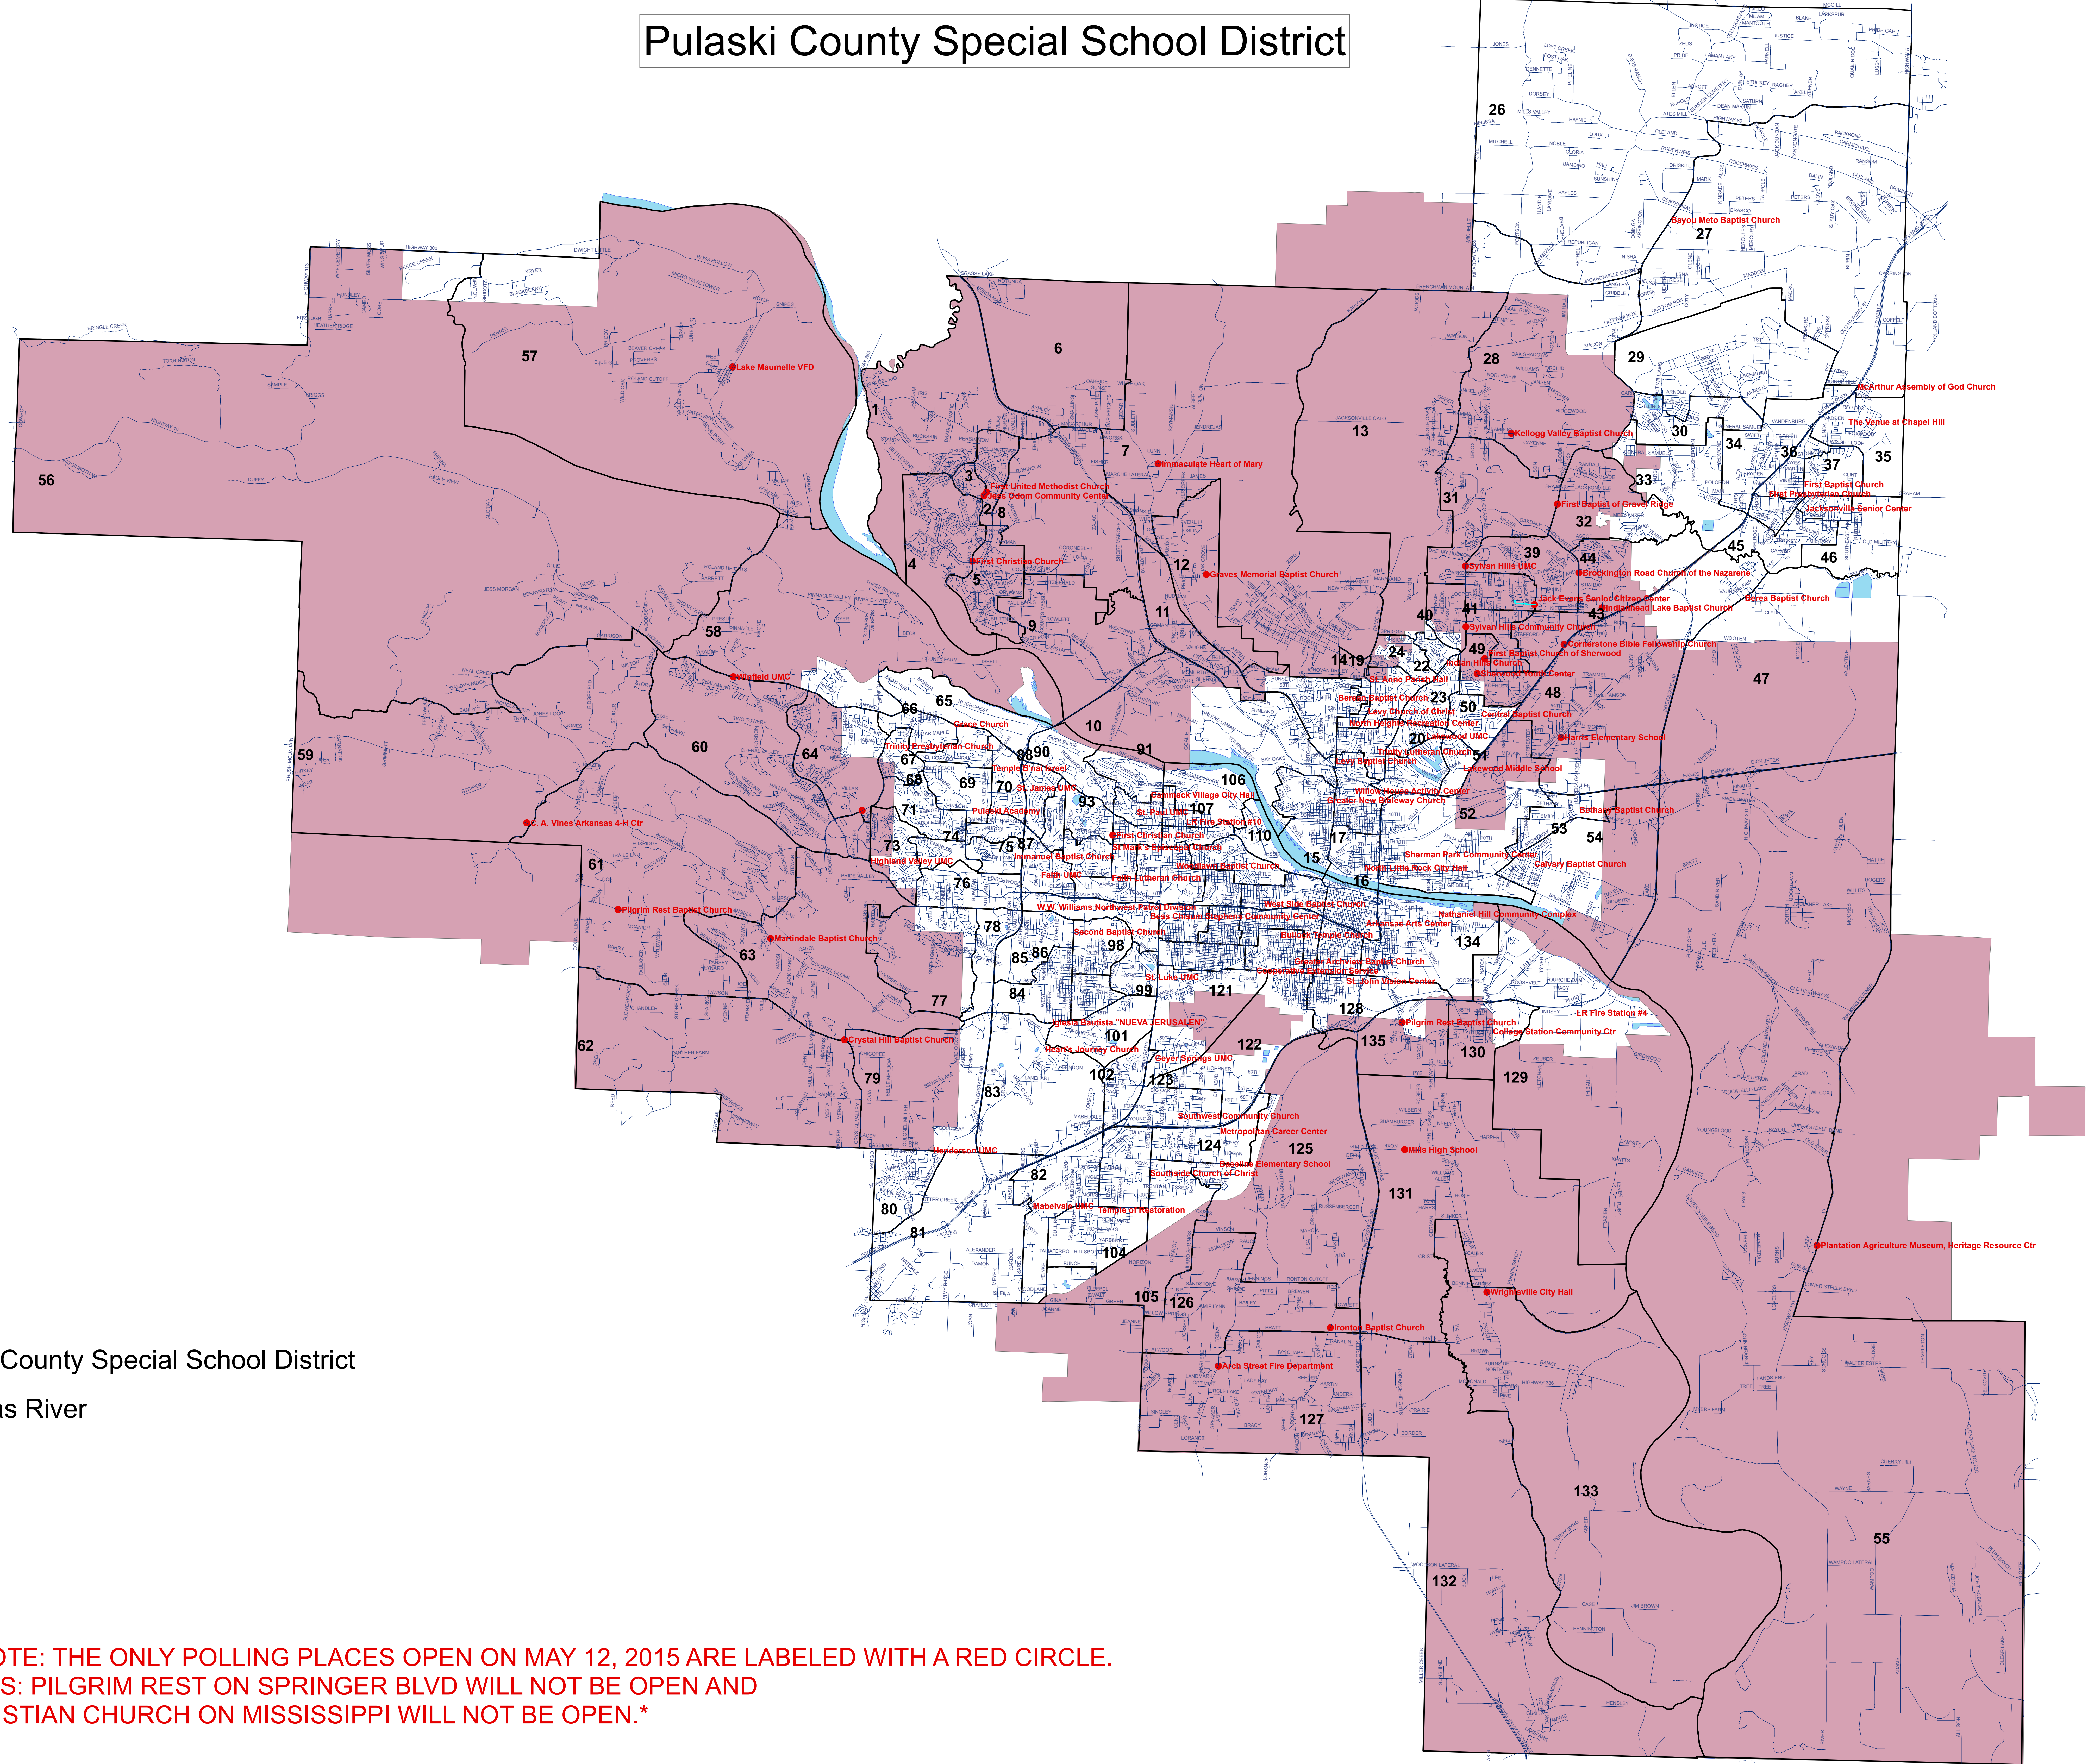

Pulaski County Special School District

- Legend**
- Streets
 - Pulaski County Special School District
 - Arkansas River
 - Lakes

PLEASE NOTE: THE ONLY POLLING PLACES OPEN ON MAY 12, 2015 ARE LABELED WITH A RED CIRCLE. EXCEPTIONS: PILGRIM REST ON SPRINGER BLVD WILL NOT BE OPEN AND FIRST CHRISTIAN CHURCH ON MISSISSIPPI WILL NOT BE OPEN.